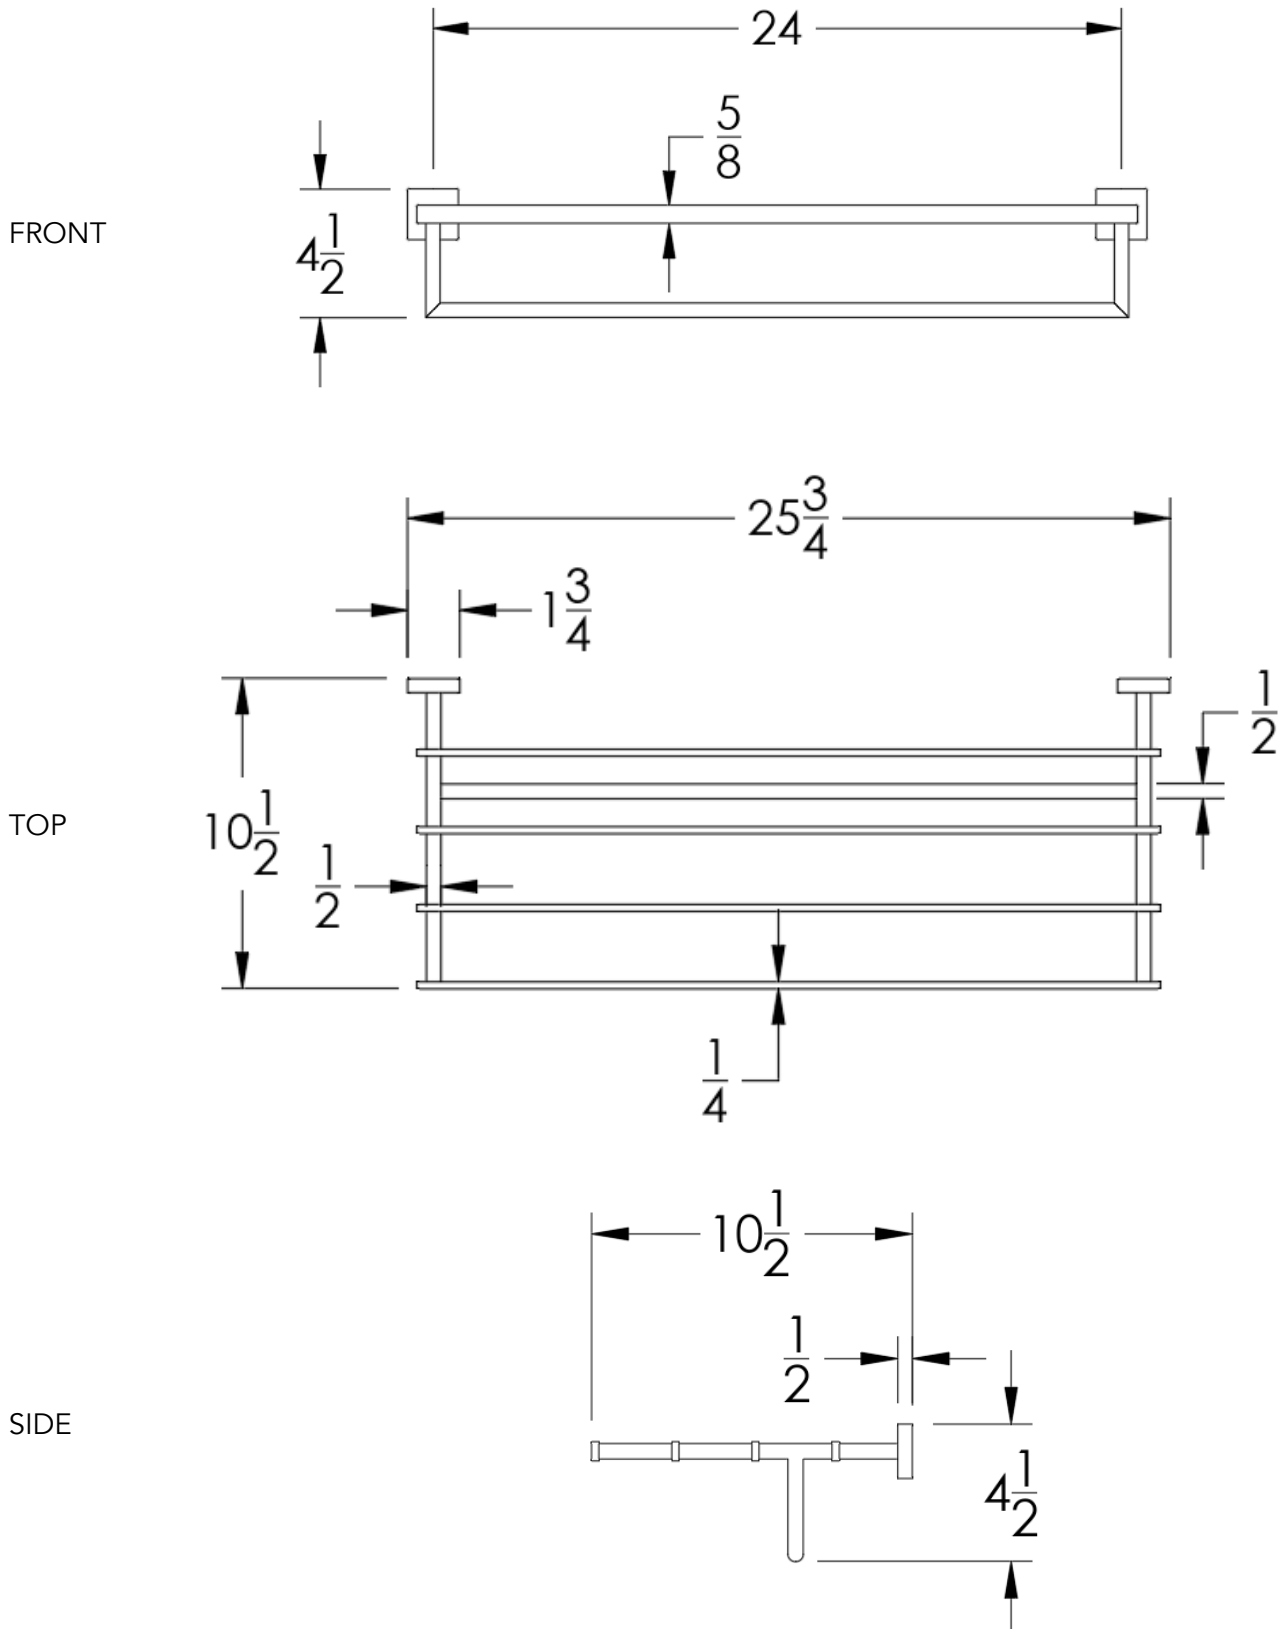

neelnox

LET
THERE
BE **DESIGN.**

FEATURES

- Premium 304 Grade Stainless Steel
- Solid Mount Construction
- Concealed Installation Hardware
- State of the art wall anchors included for installation on Dry wall or Tile

COLLECTION RHYME

TOWEL RACK WITH BAR

Model	Product	Finishes Available
RHM-TRKB24	Towel Rack With Bar	Multiple finishes available. Over 23 finishes to choose from.

FINISHES			
	Polished (-P)	Antique Copper (-ACOP)	Polished Gold (-PGLD)
	Brushed (-B)	Polished Brass (-PBRS)	Brushed Copper (-BCOP)
	Brushed Gold (-BGLD)	Matte White (-WHT)	Brushed Rose Gold (-BRGD)
	Matte Black (-BLK)	Brushed Modern Bronze (-BMBRZ)	Brushed Black (-BRBLK)
	Oil Rubbed Bronze (-ORB)	Glossy White (-GWHT)	Polished Black (-PBLK)
	Brushed Brass (-BBRS)	Polished Rose Gold (-PRGD)	Antique Nickel (-ANKL)
	Brushed Bronze (-BBRZ)	Unlacquered Brass (-UBRS)	Black Nickel (-NKBL)
	Antique Brass (-ABRS)	Polished Nickel (-PNKL)	

Dimensions in inches

NOTE: Dimensions subject to change without notice.