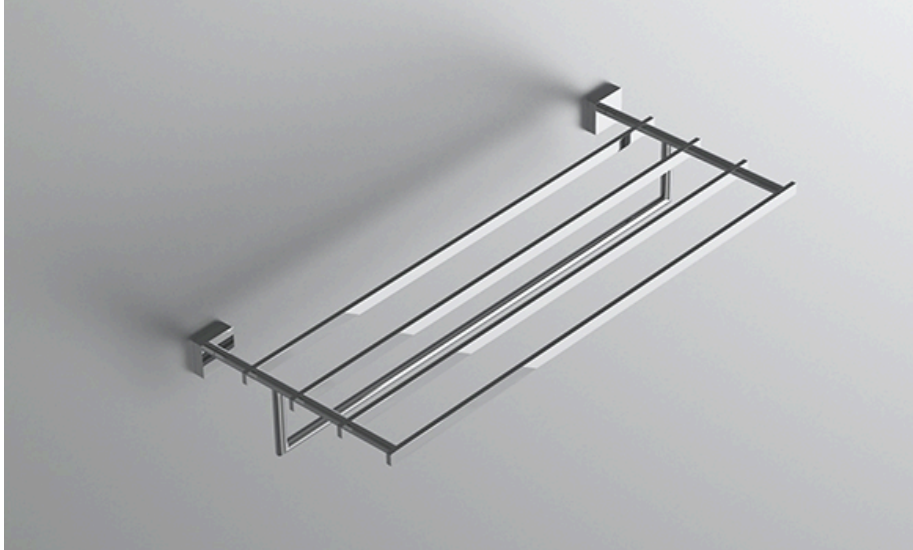

neelnox

LET
THERE
BE **DESIGN.**

FEATURES

- Premium 304 Grade Stainless Steel
- Solid Mount Construction
- Concealed Installation Hardware
- State of the art wall anchors included for installation on Dry wall or Tile

COLLECTION RHYME

TOWEL RACK WITH BAR

Model	Product	Finishes Available
RHM-TRKB24	Towel Rack With Bar	Multiple finishes available. Over 23 finishes to choose from.

FINISHES			
	Polished (-P)	Antique Copper (-ACOP)	Polished Gold (-PGLD)
	Brushed (-B)	Polished Brass (-PBRS)	Brushed Copper (-BCOP)
	Brushed Gold (-BGLD)	Matte White (-WHT)	Brushed Rose Gold (-BRGD)
	Matte Black (-BLK)	Brushed Modern Bronze (-BMBRZ)	Brushed Black (-BRBLK)
	Oil Rubbed Bronze (-ORB)	Glossy White (-GWHT)	Polished Black (-PBLK)
	Brushed Brass (-BBRS)	Polished Rose Gold (-PRGD)	Antique Nickel (-ANKL)
	Brushed Bronze (-BBRZ)	Unlacquered Brass (-UBRS)	Black Nickel (-NKBL)
	Antique Brass (-ABRS)	Polished Nickel (-PNKL)	

Dimensions in inches

NOTE: Dimensions subject to change without notice.